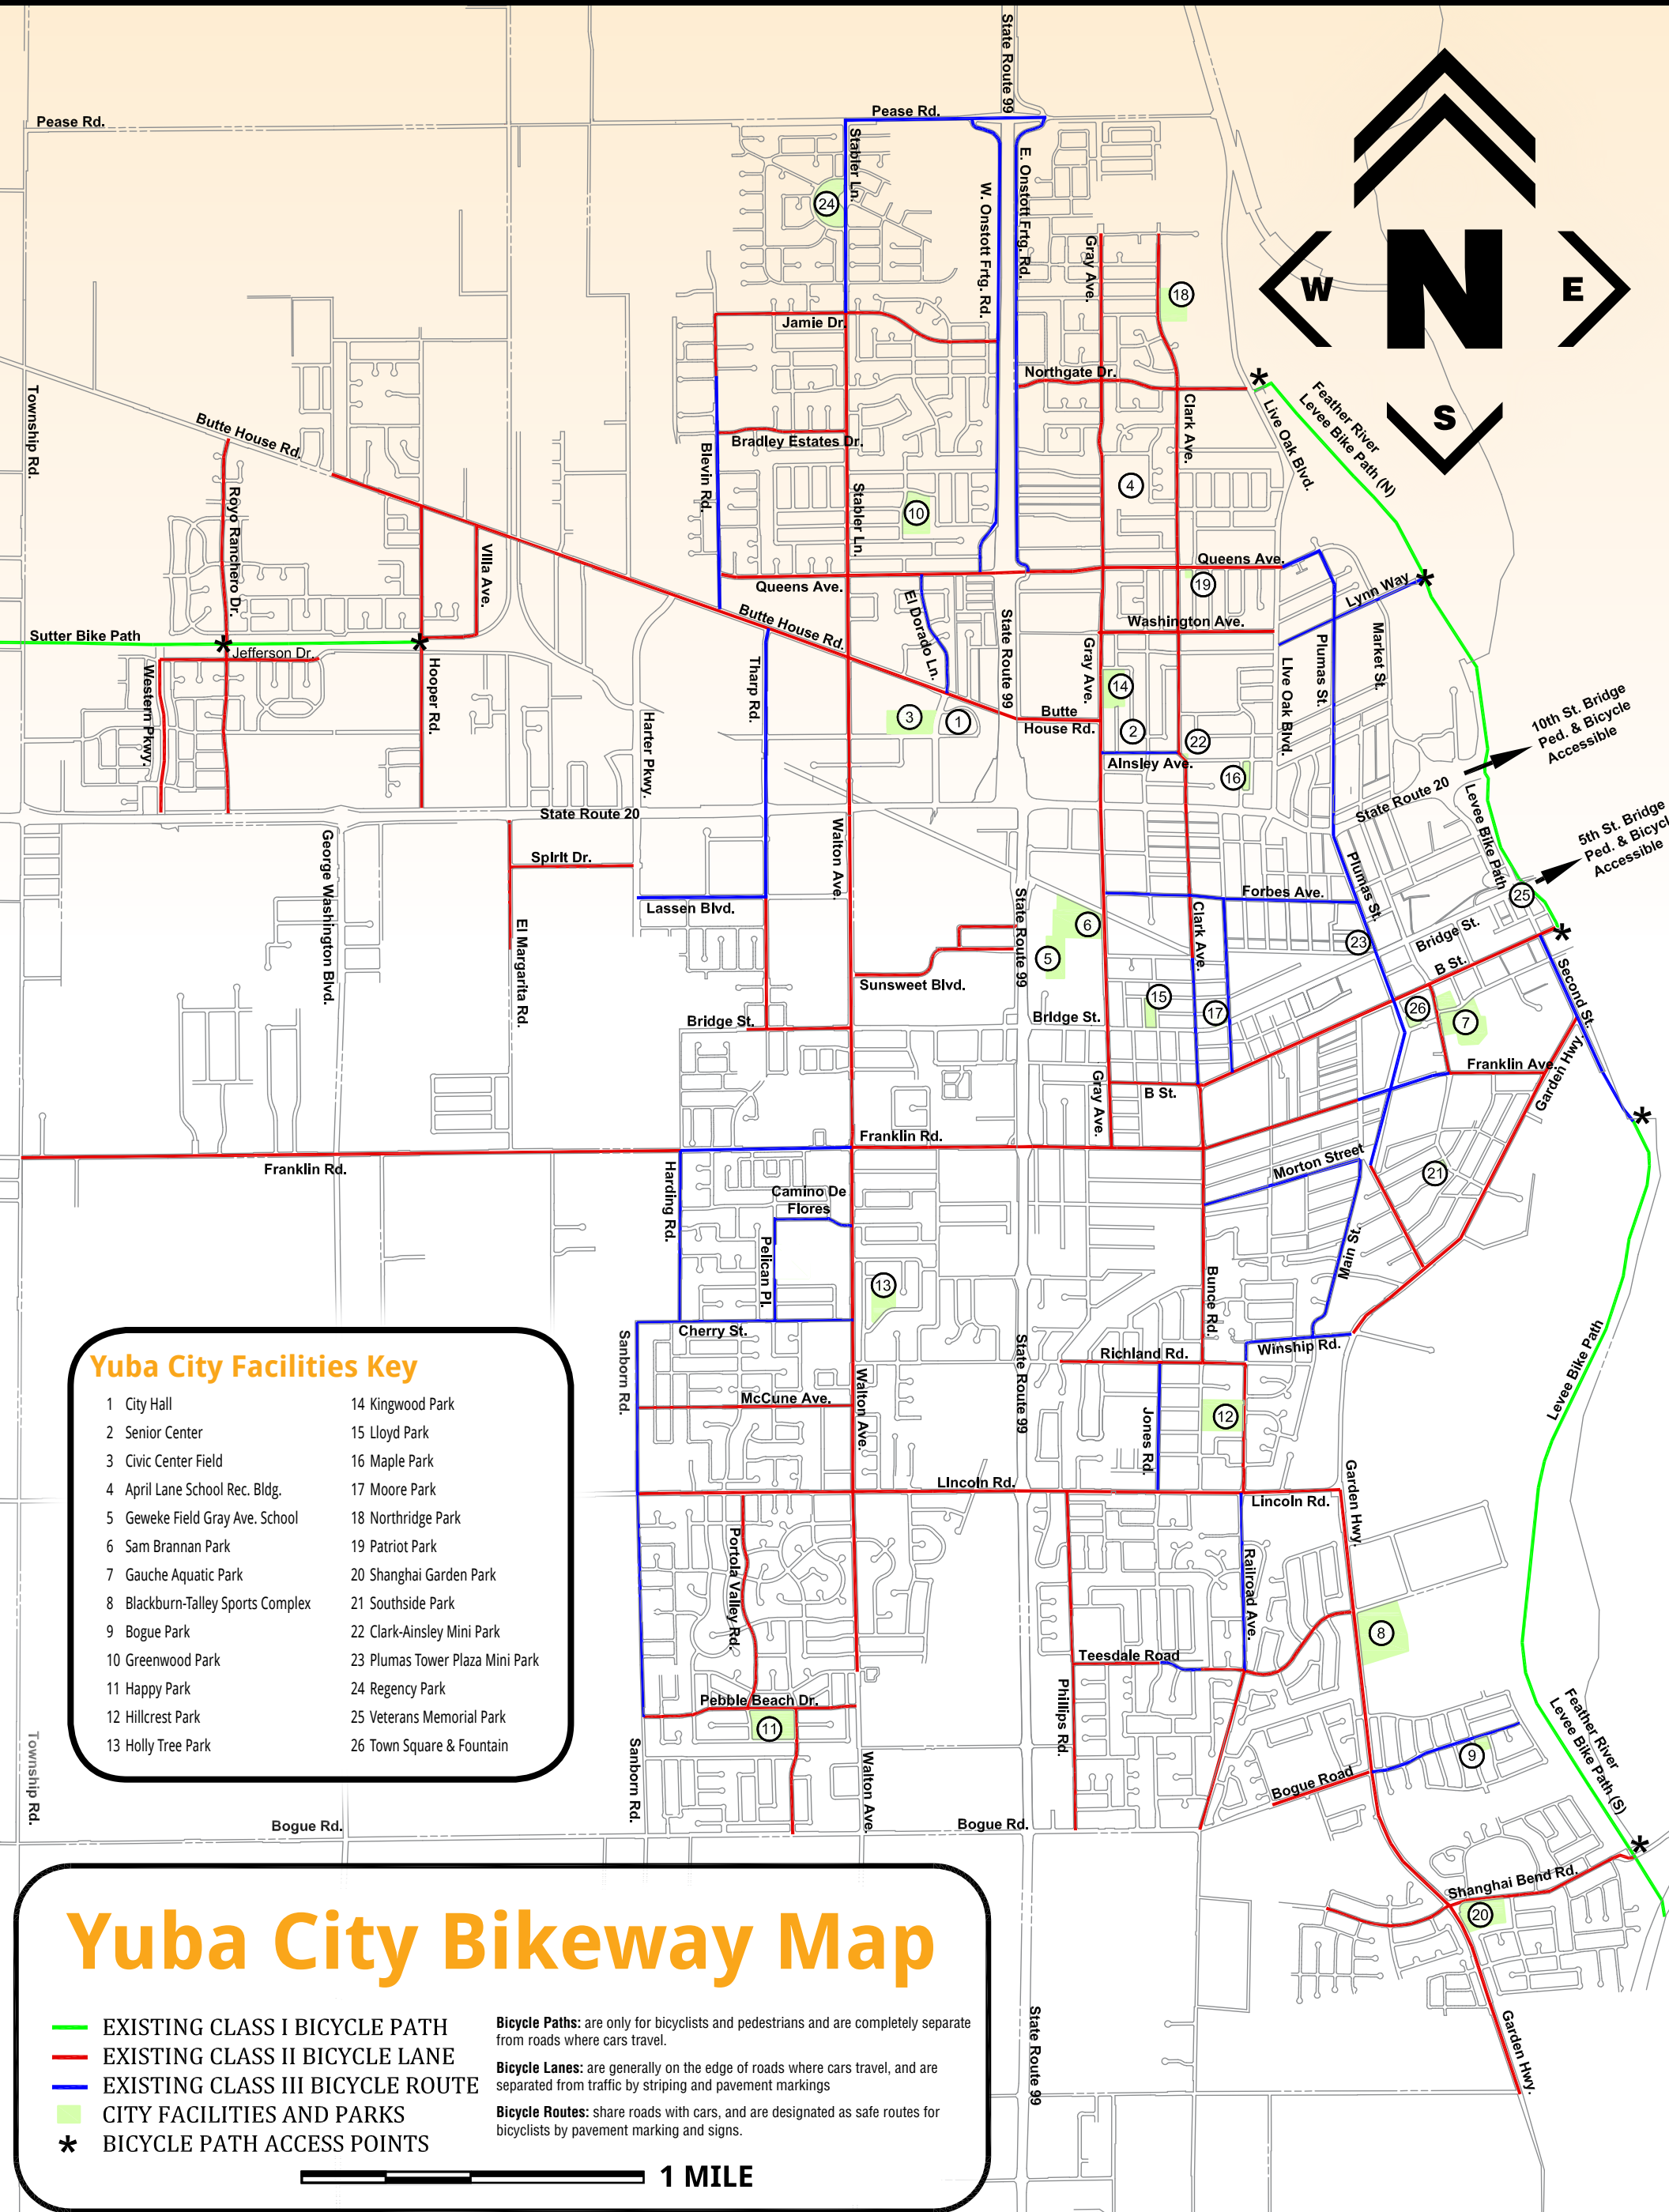

Ride for Life

Yuba City is a great place to enjoy bicycling as both a recreational activity, and as an alternative means of transportation for your daily commute. It's never too late to add something new to life. The City of Yuba City challenges you to cycle for fitness, cycle for fun and cycle to improve your overall quality of life.

Get out and explore the region... on your bike of course!

Yuba City Facilities Key

- | | |
|-----------------------------------|---------------------------------|
| 1 City Hall | 14 Kingwood Park |
| 2 Senior Center | 15 Lloyd Park |
| 3 Civic Center Field | 16 Maple Park |
| 4 April Lane School Rec. Bldg. | 17 Moore Park |
| 5 Geweke Field Gray Ave. School | 18 Northridge Park |
| 6 Sam Brannan Park | 19 Patriot Park |
| 7 Gauche Aquatic Park | 20 Shanghai Garden Park |
| 8 Blackburn-Talley Sports Complex | 21 Southside Park |
| 9 Bogue Park | 22 Clark-Ainsley Mini Park |
| 10 Greenwood Park | 23 Plumas Tower Plaza Mini Park |
| 11 Happy Park | 24 Regency Park |
| 12 Hillcrest Park | 25 Veterans Memorial Park |
| 13 Holly Tree Park | 26 Town Square & Fountain |

Yuba City Bikeway Map

- EXISTING CLASS I BICYCLE PATH
- EXISTING CLASS II BICYCLE LANE
- EXISTING CLASS III BICYCLE ROUTE
- CITY FACILITIES AND PARKS
- * BICYCLE PATH ACCESS POINTS

Bicycle Paths: are only for bicyclists and pedestrians and are completely separate from roads where cars travel.

Bicycle Lanes: are generally on the edge of roads where cars travel, and are separated from traffic by striping and pavement markings

Bicycle Routes: share roads with cars, and are designated as safe routes for bicyclists by pavement marking and signs.