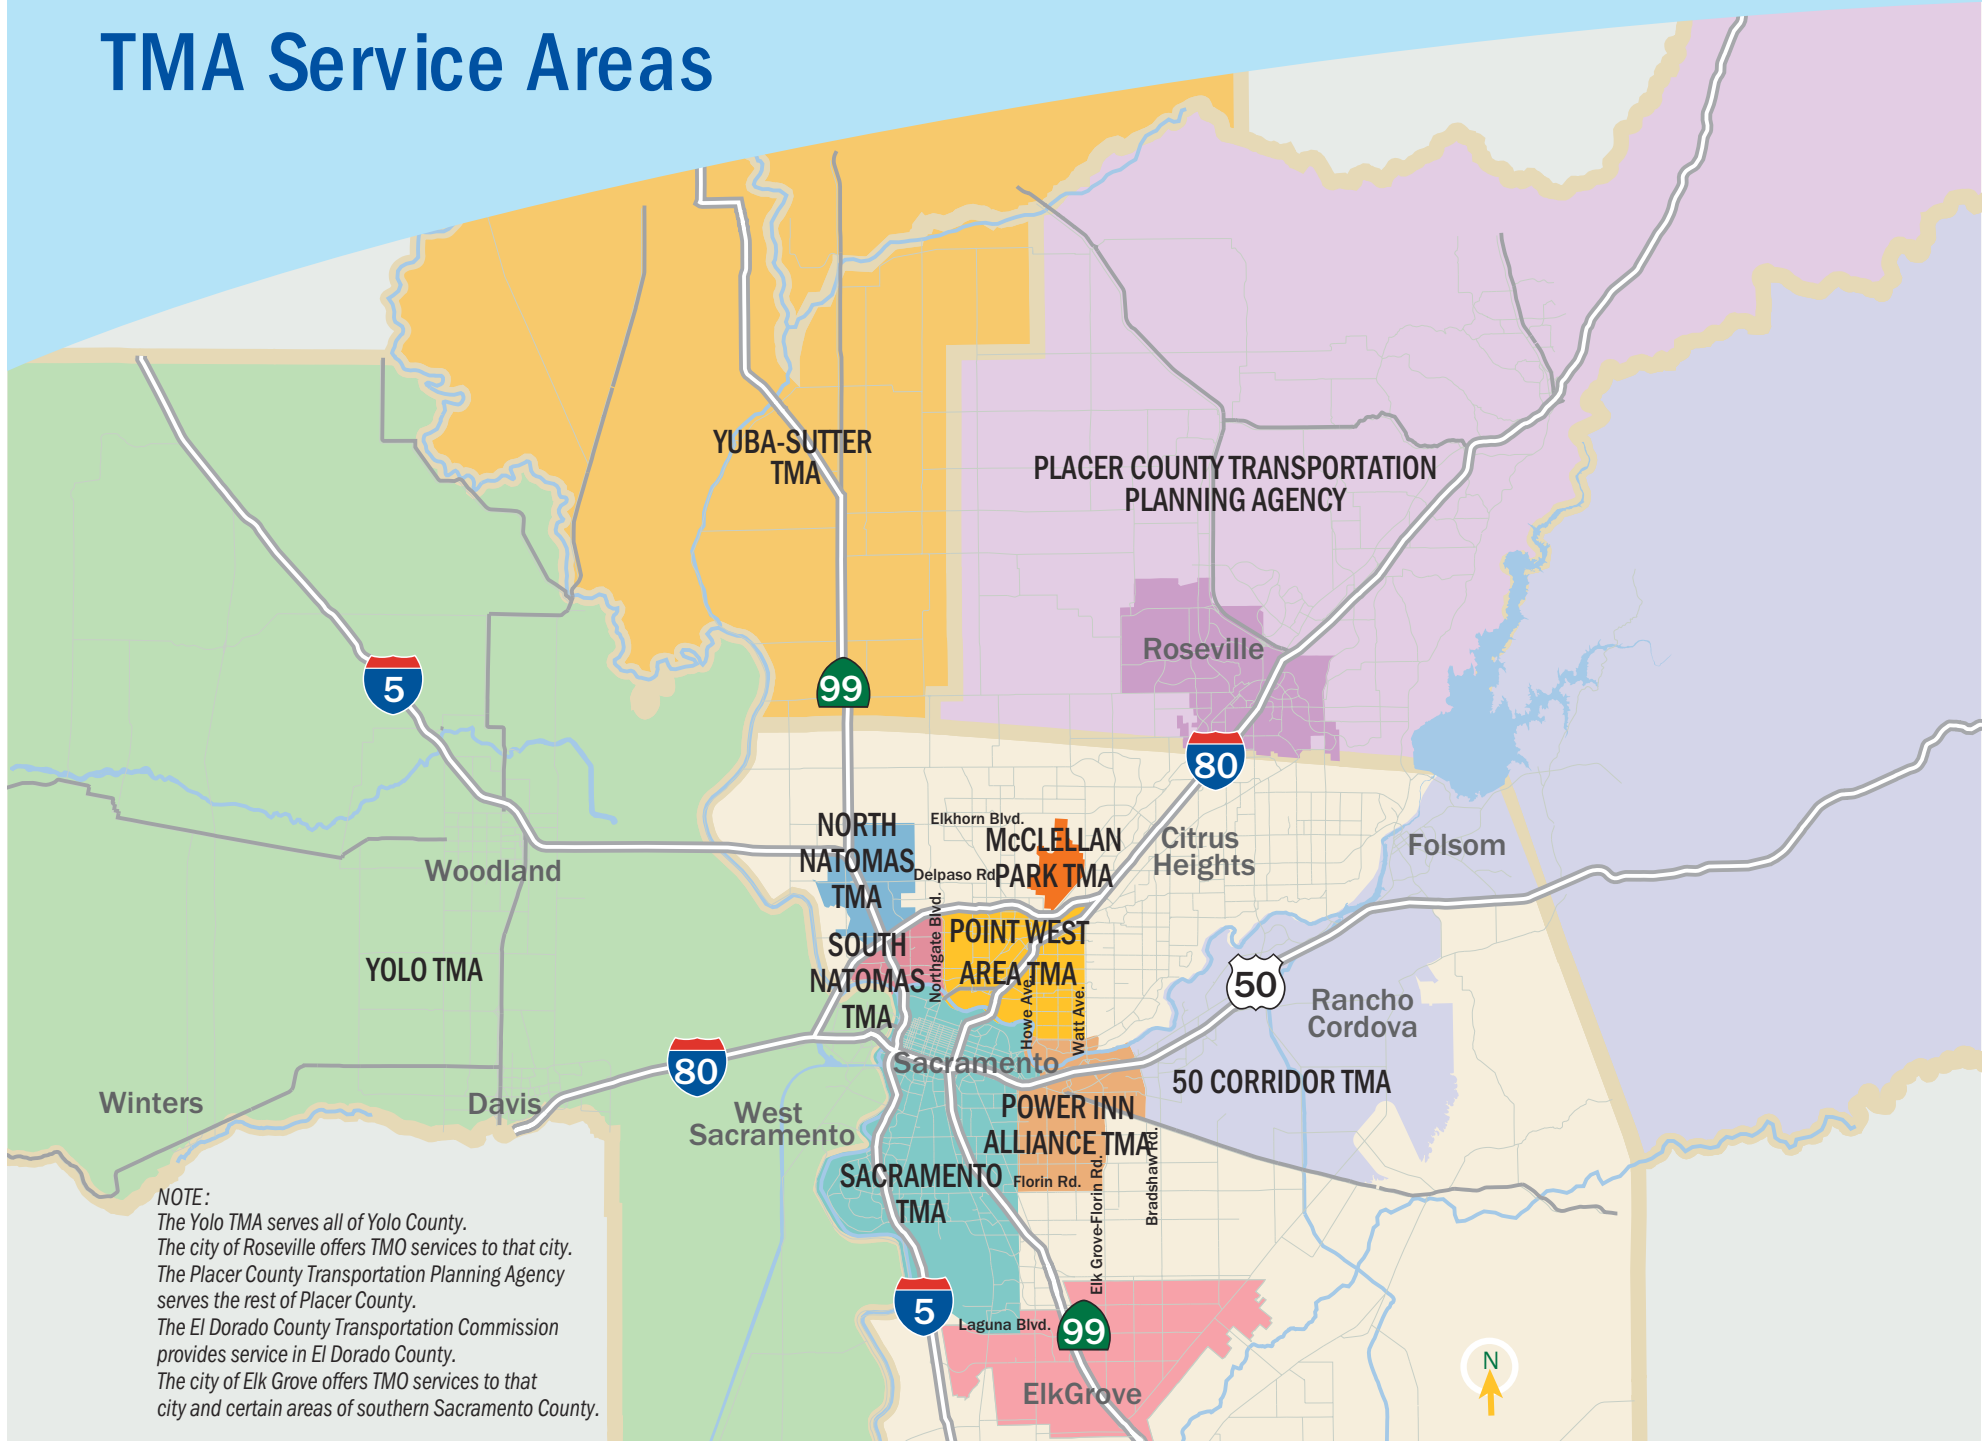

TMA Service Areas

NOTE:
 The Yolo TMA serves all of Yolo County.
 The city of Roseville offers TMO services to that city.
 The Placer County Transportation Planning Agency serves the rest of Placer County.
 The El Dorado County Transportation Commission provides service in El Dorado County.
 The city of Elk Grove offers TMO services to that city and certain areas of southern Sacramento County.